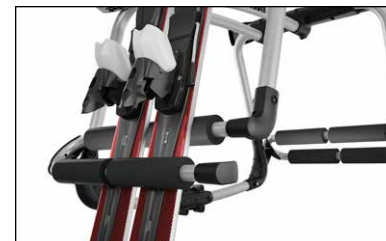

### HITCH-MOUNTED ACCESSORIES

Vertex XT™ Two-Bike  
Hitch-Mounted Bicycle Carrier

Vertex XT™ Four-Bike  
Hitch-Mounted Bicycle Carrier

Bike Frame Adapter

Transporter™ Hitch-Mounted  
Cargo Box

TRAM™ Hitch-Mounted  
Ski Carrier

### ROOF-MOUNTED ACCESSORIES

Roof Rack with Aeroblades

Portage™ Canoe Carrier

Hull-a-Port Pro™  
Folding J Kayak Carrier

Set-to-Go™ Kayak Saddles

Stand-Up Paddle Board/  
Surfboard Carrier

Force M 624™  
Force XL 625™ Cargo Boxes