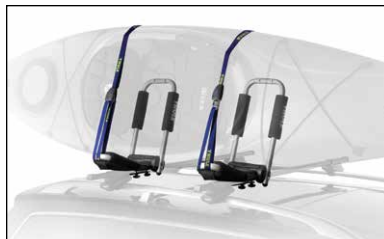

### HITCH-MOUNTED ACCESSORIES

Vertex XT™ Two-Bike  
Hitch-Mounted Bicycle Carrier

Vertex XT™ Four-Bike  
Hitch-Mounted Bicycle Carrier

Bike Frame Adapter

Transporter™ Hitch-Mounted  
Cargo Box

TRAM™ Hitch-Mounted  
Ski Carrier

### ROOF-MOUNTED ACCESSORIES

Roof Rack with Aeroblades

Portage™ Canoe Carrier

Hull-a-Port Pro™  
Folding J Kayak Carrier

Set-to-Go™ Kayak Saddles

Stand-Up Paddle Board/  
Surfboard Carrier

Force M 624™  
Force XL 625™ Cargo Boxes