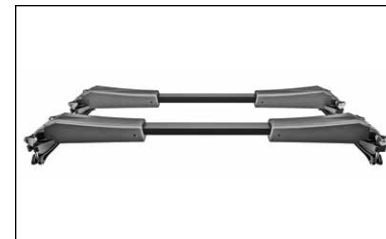

### ROOF-MOUNTED ACCESSORIES

Roof Rack with Aeroblades

Portage™ Canoe Carrier

Hull-a-Port Pro™  
Folding J Kayak Carrier

Set-to-Go™ Kayak Saddles

Stand-Up Paddle Board/  
Surfboard Carrier

Force M 624™  
Force XL 625™ Cargo Boxes

Sonic XL™ Cargo Box

Canyon™ Roof Basket

Universal FlatTop™  
Ski/Snowboard Carrier

Big Mouth™  
Upright Bike Carrier

<sup>1</sup> Associated Accessories listed are from an independent supplier and are not warranted by GM or its dealers. GM is not responsible for the safety or quality of third-party supplier alterations. For details on the warranty provided by Associated Accessories suppliers, please call the Associated Accessory supplier at the telephone number shown with the accessory listing. Non-GM warranty. Thule® provides a 3-year/36,000-mile manufacturer's warranty. For details on the warranty provided by Thule®, please call (800) 238-2388.