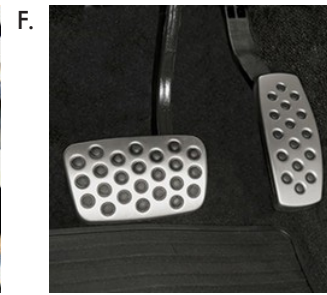

A. CUSTOM MOLDED SPLASH GUARDS Protect the exterior of your vehicle from tire splash and mud with these Custom Molded Splash Guards in Black, available for the Front and Rear. Specifically designed for your vehicle, they mount to the body just behind the rear wheels for an integrated, stylish appearance.

B. ILLUMINATED FRONT DOOR SILL PLATES Add a stylish accent to the entry area of your vehicle with these Illuminated Front Door Sill Plates in Stainless Steel. Designed in harmony with your vehicle's interior, stylish soft lighting illuminates the BUICK script when a front door is opened. Set of 2.

C. FRONT SEATBACK PAD ORGANIZER Keep the interior of your vehicle neat and tidy with Front Seatback Pad Organizer in Ebony. It features easy-access storage pockets and a material covering that helps protect the back of the seat from tiny footprints.

D. PREMIUM ALL-WEATHER FLOOR MATS These precision-designed mats fit the floor of your vehicle exactly and their deep-ribbed pattern collects rain, mud, snow and other debris for easy cleaning. The Front Mats feature the Buick logo and a durable push-and-click driver-side anchoring system to help keep them in place.

E. INTEGRATED CARGO LINER The Custom Molded Integrated Cargo Liner in Ebony with Regal logo covers the cargo area floor and the back of the rear seat, providing enhanced protection when carrying items of various sizes.