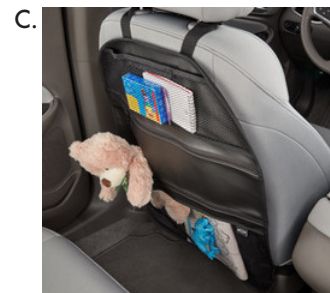

A. CUSTOM MOLDED SPLASH GUARDS Protect the exterior of your vehicle from tire splash and mud with these Custom Molded Splash Guards in Black, available for the Front and Rear. Specifically designed for your vehicle, they mount to the body just behind the rear wheels for an integrated, stylish appearance.

B. ILLUMINATED FRONT DOOR SILL PLATES Add a stylish accent to the entry area of your vehicle with these Illuminated Front Door Sill Plates in Stainless Steel. Designed in harmony with your vehicle's interior, stylish soft lighting illuminates the BUICK script when a front door is opened. Set of 2.

C. FRONT SEATBACK PAD ORGANIZER Keep the interior of your vehicle neat and tidy with Front Seatback Pad Organizer in Ebony. It features easy-access storage pockets and a material covering that helps protect the back of the seat from tiny footprints.

D. PREMIUM ALL-WEATHER FLOOR MATS These precision-designed mats fit the floor of your vehicle exactly and their deep-ribbed pattern collects rain, mud, snow and other debris for easy cleaning. The Front Mats feature the Buick logo and a durable push-and-click driver-side anchoring system to help keep them in place.

E. INTEGRATED CARGO LINER The Custom Molded Integrated Cargo Liner in Ebony with Regal logo covers the cargo area floor and the back of the rear seat, providing enhanced protection when carrying items of various sizes.