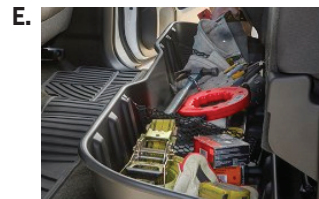

H. TONNEAU COVER Protect your truck bed cargo from the elements with a Tonneau Cover. A variety of styles available, including Hard Folding, Hard Rolling, One-Piece, Retractable, Soft Roll-Up, and Soft Folding covers.

I. MOLDED HOOD PROTECTOR This custom-designed Molded Hood Protector deflects road debris and insects while helping to shield the hood of your Silverado. It provides a precise fit by following the contour of the hood. Non-GM warranty. Non-GM warranty. Warranty by EGR. For information call 1-800-757-7075.

J. ASSIST STEPS Stylish Assist Steps with textured step pads make it easier to get in and out of your Silverado HD. Available in 4-inch round or 6-inch oval, with either chrome or black powder coat finish.

K. LED BED LIGHTING Add an extra element of convenience to your Silverado HD with Perimeter Bed Lighting. With just the flip of a switch in the cabin, the pickup bed becomes lit, so you can confidently secure and remove cargo when it's dark or dimly lit outside.

L. SPLASH GUARDS Custom-designed Molded Splash Guards fit directly behind the wheels to help protect against tire splash and mud. Specially designed for your vehicle, they include styling features that accent the exterior of your vehicle.

M. GOOSENECK HITCH PACKAGE Tow heavy loads confidently with your Silverado HD using a Chevrolet Gooseneck Hitch Package. Before you buy a vehicle or use it for trailering, carefully review the trailering section of the Owner's Manual. The weight of passengers, cargo and options or accessories may reduce the amount you can tow.

N. BRAKE CONTROLLER PACKAGE Stop when you need to with CURT® brake controllers that are designed to help bring your vehicle and attached trailer to a highly responsive smooth stop. Associated Accessories, Non-GM warranty. For warranty details call CURT® Manufacturing at 877-287-8634.

ACCESSORIES

All images are representative of the product. Actual products may vary. Items shown may not be available for all models. Additional parts may be required for installation of certain accessories. Use only GM-approved wheel and tire combinations. See www.chevrolet.com/accessories for important tire and wheel information. GM Licensed and Associated Accessories are covered under the accessory-specific manufacturer's warranty and are not warranted by GM or its dealers.