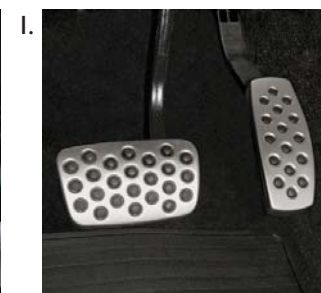

A. DOOR HANDLES Create a stylish, more personalized appearance for your vehicle with front and rear body-color Door Handles featuring a Chrome insert. They replace the factory door handles and are available in Quicksilver Metallic, Summit White or Black Onyx.

B. SIDE WINDOW WEATHER DEFLECTORS

These custom-molded Side Window Weather Deflectors let fresh air in while keeping rain sleet and snow out. Plus they help reduce wind noise and sunlight glare. Available in Smoke. Contact your dealership for more information. Non-GM warranty. Warranty by Lund®. For information please contact 1-800-241-7219.

C. INTERIOR LIGHTING This Ambient Lighting kit provides accent lighting (Ice Blue) to your vehicle's footwell. The soft, low-intensity glow enhances the interior appearance and provides additional lighting.

D. REAR SEAT ENTERTAINMENT SYSTEM Make time fly for your rear-seat passengers with the Rear-Seat Entertainment (RSE) Head Restraint DVD System featuring dual DVD LCD monitors mounted to the rear of the front seat head restraints. Wireless headphones and a single remote control allow rear passengers to enjoy the audio program without disturbing the driver or other passengers.

E. MOLDED SPLASH GUARDS Custom-designed Molded Splash Guards fit directly behind the wheels to help protect against tire splash and mud. Specially designed for your vehicle, they include styling features that accent the exterior of your vehicle.