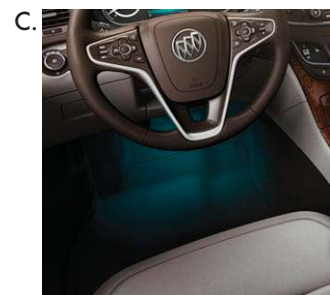

A. DOOR HANDLES Create a stylish, more personalized appearance for your vehicle with front and rear body-color Door Handles featuring a Chrome insert. They replace the factory door handles and are available in Quicksilver Metallic, Summit White or Black Onyx.

B. SIDE WINDOW WEATHER DEFLECTORS

These custom-molded Side Window Weather Deflectors let fresh air in while keeping rain sleet and snow out. Plus they help reduce wind noise and sunlight glare. Available in Smoke. Contact your dealership for more information. Non-GM warranty. Warranty by Lund®. For information please contact 1-800-241-7219.

C. INTERIOR LIGHTING This Ambient Lighting kit provides accent lighting (Ice Blue) to your vehicle's footwell. The soft, low-intensity glow enhances the interior appearance and provides additional lighting.

D. REAR SEAT ENTERTAINMENT SYSTEM Make time fly for your rear-seat passengers with the Rear-Seat Entertainment (RSE) Head Restraint DVD System featuring dual DVD LCD monitors mounted to the rear of the front seat head restraints. Wireless headphones and a single remote control allow rear passengers to enjoy the audio program without disturbing the driver or other passengers.

E. MOLDED SPLASH GUARDS Custom-designed Molded Splash Guards fit directly behind the wheels to help protect against tire splash and mud. Specially designed for your vehicle, they include styling features that accent the exterior of your vehicle.