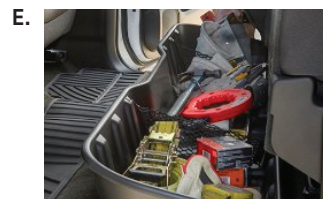

H. GRILLE Enhance the front end of your Sierra HD with this accessory Grille, specifically designed and engineered for your vehicle. Available with Body Colored or Chrome Surround with Body Colored inserts.

I. OUTSIDE REARVIEW MIRROR COVER Make a statement with your Sierra HD with Chrome Outside Rearview Mirror Covers.

J. TONNEAU COVERS Protect your truck bed cargo from the elements with a Tonneau Cover. A variety of styles available, including Soft Roll-Up, Soft Folding, and Hard Folding covers.

K. FENDER FLARES Give your Sierra HD a more aggressive appearance with the custom-molded design of these Fender Flares that fit the contour of your vehicle. Will not shrink fade or crack. Available in Black in either a Rugged or Bolt-On style. Non-GM warranty. Warranty by EGR. For information call 1-800-757-7075.

L. TOOL BOX This Tool Box is built to last. It can handle over 250 lbs of stored equipment and includes a removable sliding tray with rubber isolation mat, dual gas shocks for smooth opening/closing and a one-touch latching mechanism. No drilling required, mounts securely to the bed rails. Non-GM warranty. Warranty by Thule® (for information please contact 1-800-238-2388). Other Tool Box styles available.

M. ALL WEATHER FLOOR MATS These Front Premium All-Weather Floor Mats are designed to conform to the floor of your Sierra HD. The custom, deep-ribbed pattern collects rain, mud, snow and other debris for easy cleaning.

N. GOOSENECK HITCH PACKAGE CURT® Under Bed EZr Goosenecks feature double-lock security along with an attractive chrome-plated trim ring rubber trim piece and cover. Base rails can be used with all CURT® and competitive fifth wheels and rollers. Non-GM warranty. For warranty details call CURT® Manufacturing at 877-287-8634.

GMC ACCESSORIES

All images are representative of the product. Actual products may vary. Items shown may not be available for all models. Additional parts may be required for installation of certain accessories. Use only GM-approved wheel and tire combinations. See www.gmcaccessories.com for important tire and wheel information. GM Licensed and Integrated Business Supplier Accessories are covered under the accessory-specific manufacturer's warranty and are not warranted by GM or its dealers.