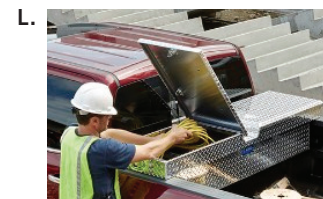

H. GRILLE Enhance the front end of your Sierra HD with this accessory Grille, specifically designed and engineered for your vehicle. Available with Body Colored or Chrome Surround with Body Colored inserts.

I. OUTSIDE REARVIEW MIRROR COVER Make a statement with your Sierra HD with Chrome Outside Rearview Mirror Covers.

J. TONNEAU COVERS Protect your truck bed cargo from the elements with a Tonneau Cover. A variety of styles available, including Soft Roll-Up, Soft Folding, and Hard Folding covers.

K. FENDER FLARES Give your Sierra HD a more aggressive appearance with the custom-molded design of these Fender Flares that fit the contour of your vehicle. Will not shrink fade or crack. Available in Black in either a Rugged or Bolt-On style. Non-GM warranty. Warranty by EGR. For information call 1-800-757-7075.

L. TOOL BOX This Tool Box is built to last. It can handle over 250 lbs of stored equipment and includes a removable sliding tray with rubber isolation mat, dual gas shocks for smooth opening/closing and a one-touch latching mechanism. No drilling required, mounts securely to the bed rails. Non-GM warranty. Warranty by Thule® (for information please contact 1-800-238-2388). Other Tool Box styles available.

M. ALL WEATHER FLOOR MATS These Front Premium All-Weather Floor Mats are designed to conform to the floor of your Sierra HD. The custom, deep-ribbed pattern collects rain, mud, snow and other debris for easy cleaning.

N. GOOSENECK HITCH PACKAGE CURT® Under Bed EZr Goosenecks feature double-lock security along with an attractive chrome-plated trim ring rubber trim piece and cover. Base rails can be used with all CURT® and competitive fifth wheels and rollers. Non-GM warranty. For warranty details call CURT® Manufacturing at 877-287-8634.

GMC ACCESSORIES

All images are representative of the product. Actual products may vary. Items shown may not be available for all models. Additional parts may be required for installation of certain accessories. Use only GM-approved wheel and tire combinations. See www.gmcaccessories.com for important tire and wheel information. GM Licensed and Integrated Business Supplier Accessories are covered under the accessory-specific manufacturer's warranty and are not warranted by GM or its dealers.