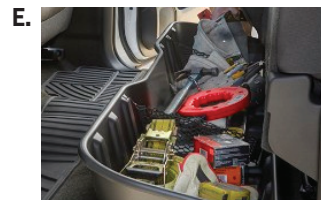

H. GRILLE Make an even bigger arrival with a custom Chrome Grille that puts Silverado HD a cut above the rest.

I. OUTSIDE REARVIEW MIRROR COVER Make a statement with your vehicle with Chrome Outside Rearview Mirror Covers.

J. TONNEAU COVERS Protect your truck bed cargo from the elements with a Tonneau Cover. A variety of styles available, including Soft Roll-Up, Soft Folding, and Hard Folding covers.

K. BOWTIE EMBLEMS Dress up and accent the exterior of your Silverado HD with these distinctive Bowtie Package Front Grille and Endgate Body Emblems.

L. TOOL BOX This Tool Box is built to last. It can handle over 250 lbs of stored equipment and includes a removable sliding tray with rubber isolation mat dual gas shocks for smooth opening/closing and a one-touch latching mechanism. No drilling required mounts securely to the bed rails. Non-GM warranty. Warranty by Thule® (for information please contact 1-800-238-2388). Other Tool Box styles available.

M. ALL WEATHER FLOOR MATS These Front Premium All-Weather Floor Mats are designed to conform to the floor of your Silverado HD. The custom, deep-ribbed pattern collects rain, mud, snow and other debris for easy cleaning. Rear mats also available.

N. GOOSENECK HITCH PACKAGE CURT® Under Bed EZr Goosenecks feature double-lock security along with an attractive chrome-plated trim ring rubber trim piece and cover. Base rails can be used with all CURT® and competitive fifth wheels and rollers. Non-GM warranty. For warranty details call CURT® Manufacturing at 877-287-8634.

ACCESSORIES

All images are representative of the product. Actual products may vary. Items shown may not be available for all models. Additional parts may be required for installation of certain accessories. Use only GM-approved wheel and tire combinations. See www.chevyaccessories.com for important tire and wheel information. GM Licensed and Integrated Business Supplier Accessories are covered under the accessory-specific manufacturer's warranty and are not warranted by GM or its dealers.