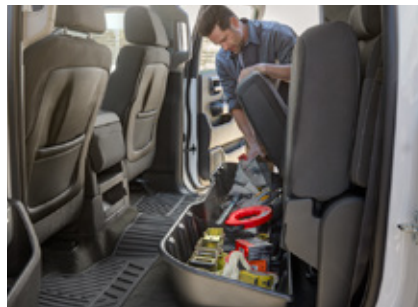

Here are just *some* of the accessories included in your options. For a full description of the 3 available package options, **flip to the back.**