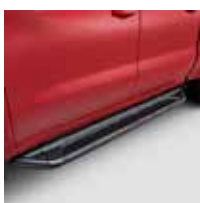

Sport Step Assist Steps in Black with Silverado Script (Crew Cab)

Make it easier to get into and out of your vehicle with these sturdy Chevrolet Accessories Crew Cab Sport Step Assist Steps in Black with Silverado Script. They include mounting hardware and a traction pad with molded plastic grooves for more stable footing.

Part # 84538235 / MSRP $855.00