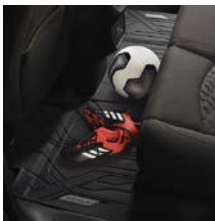

2nd-Row One-Piece Floor Liner in Jet Black with Chevrolet Script

2020 Equinox

Part # 84332425

MSRP $80.00

Install 0.1 hr