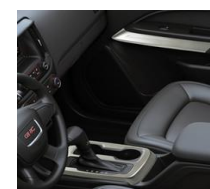

TECHNO-STEEL INTERIOR TRIM KIT
Option Code: VTG
LPO Price: $180
Install Time: 0.4