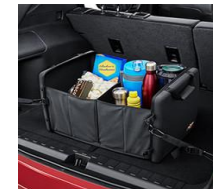

VERTICAL CARGO NET
 Option Code: W2D
 LPO Price: \$65
 Install Time: 0.1

HORIZONTAL CARGO NET
 Option Code: WH6
 LPO Price: \$70
 Install Time: 0.1

COLLAPSIBLE CARGO ORGANIZER WITH CHEVROLET LOGO
 Option Code: RWU
 LPO Price: \$140
 Install Time: 0.1