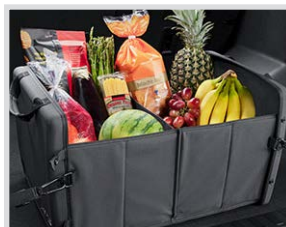

CARGO AREA ORGANIZER

Option Code: RWU
LPO Price: $145
Install Time: 0.1