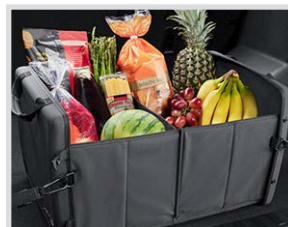

CARGO AREA ORGANIZER

Option Code: RWU
LPO Price: $145
Install Time: 0.1