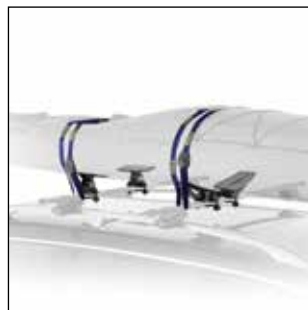

### HITCH-MOUNTED ACCESSORIES

Vertex XT™ Two-Bike Hitch-Mounted Bicycle Carrier

Vertex XT™ Four-Bike Hitch-Mounted Bicycle Carrier

Transporter™ Hitch-Mounted Cargo Box

TRAM™ Hitch-Mounted Ski Carrier

### ROOF-MOUNTED ACCESSORIES

Hull-a-Port Pro™ Folding J Kayak Carrier

Set-to-Go™ Kayak Saddles

Stand-Up Paddle Board/Surfboard Carrier

Force M 624™ Force XL 625™ Cargo Boxes

Sonic XL™ Cargo Box

Canyon™ Roof Basket and available Stretch Cargo Net