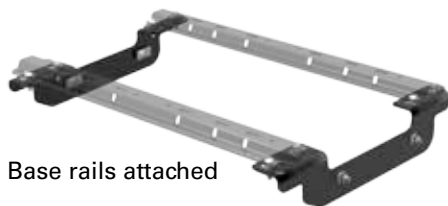

RV TOWING PRODUCTS BY CURT® MANUFACTURING

HIGH-QUALITY TOWING PRODUCTS FOR CUSTOMERS WITH FIFTH-WHEEL NEEDS.

Q-SERIES HITCH OPTIONS

Q20 Fifth-Wheel Hitch with Standard Legs
Part #:19302654

Q20 Fifth-Wheel Hitch with Roller
Part #:19302655

Q24 Fifth-Wheel Hitch with Standard Legs
Part #:19302656

INCLUDED PARTS WITH EACH HITCH OPTION

Base rails attached

Seven-way electrical wiring extension

EXTENDED-VIEW TOW MIRROR

(Interchangeable for Left or Right side)
Part #:19302668

Front view

Back view

FEATURES AND BENEFITS:

- CURT has a full line of fifth-wheel products for your customers, including roller and hitches in 20K and 24K capacities
- CURT's flagship Q-Series fifth-wheel hitch is the quietest on the market.
- Dual jaws wrap around the trailer's king pin to eliminate clanking while numerous rubber inserts in the hitch body dampen noise. Plus, it also has an extra inside head opening for easy coupling
- Self-aligning head
- Ten-year limited manufacturer's warranty¹

INCLUDED PARTS:

- Base rails can be used with all CURT and competitive fifth wheels and rollers
- Whether you need a temporary extension or a permanent installation, CURT brings the seven-way into your truck bed for multiple vehicles and bed lengths