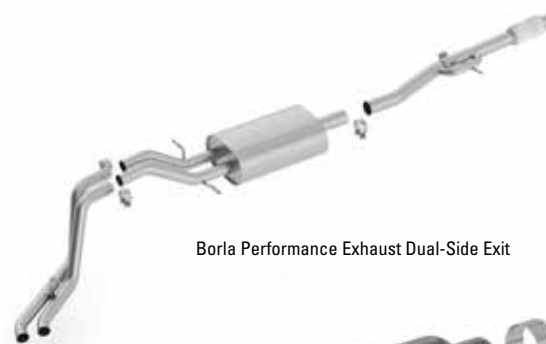

## THE SOUND OF GREAT PERFORMANCE

Nothing sounds quite like a Borla Exhaust System. And when your customers add one to Yukon, Yukon XL, Yukon Denali or Yukon XL Denali, they'll add great performance for hauling, towing and everyday driving, too. A choice of Black Chrome or Bright Chrome Exhaust Tip Kits adds visual flair to the sound of great performance.

PART NAME	VEHICLE	PART #
Borla Performance Exhaust 5.3L Dual-Side Exit	Yukon	19329322
Borla Performance Exhaust 5.3L Dual-Side Exit	Yukon XL	19329323
Borla Performance Exhaust 6.2L Dual-Side Exit	Yukon Denali	19329326
Borla Performance Exhaust 6.2L Dual-Side Exit	Yukon XL Denali	19329327
Borla Performance Exhaust Tip Kit, Bright Chrome	Yukon, Yukon XL, Yukon Denali, Yukon XL Denali	19303347
Borla Performance Exhaust Tip Kit, Black Chrome	Yukon, Yukon XL, Yukon Denali, Yukon XL Denali	19303348

Borla Performance Exhaust Dual-Side Exit

Bright Chrome Exhaust Tip Kit

Black Chrome Exhaust Tip Kit

**CONTACT YOUR ADI TODAY TO ORDER NOW!**

Non-GM warranty. Warranty by Borla. Call 1-877-462-6752 for more information.