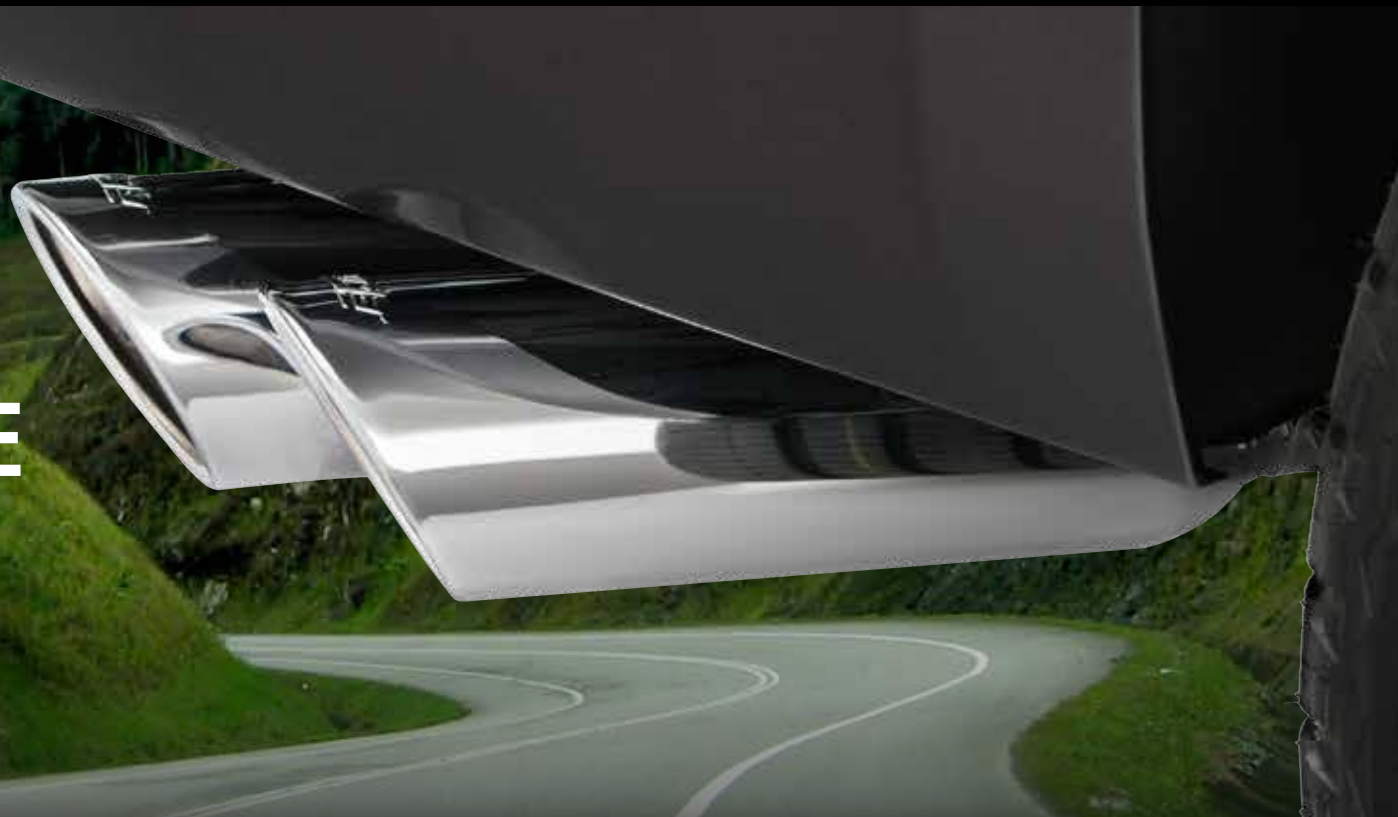

## THE SOUND OF GREAT PERFORMANCE

Nothing sounds quite like a Borla Exhaust System. And when your customers add one to Yukon, Yukon XL, Yukon Denali or Yukon XL Denali, they'll add great performance for hauling, towing and everyday driving, too. A choice of Black Chrome or Bright Chrome Exhaust Tip Kits adds visual flair to the sound of great performance.

PART NAME	VEHICLE	PART #
Borla Performance Exhaust 5.3L Dual-Side Exit	Yukon	19329322
Borla Performance Exhaust 5.3L Dual-Side Exit	Yukon XL	19329323
Borla Performance Exhaust 6.2L Dual-Side Exit	Yukon Denali	19329326
Borla Performance Exhaust 6.2L Dual-Side Exit	Yukon XL Denali	19329327
Borla Performance Exhaust Tip Kit, Bright Chrome	Yukon, Yukon XL, Yukon Denali, Yukon XL Denali	19303347
Borla Performance Exhaust Tip Kit, Black Chrome	Yukon, Yukon XL, Yukon Denali, Yukon XL Denali	19303348