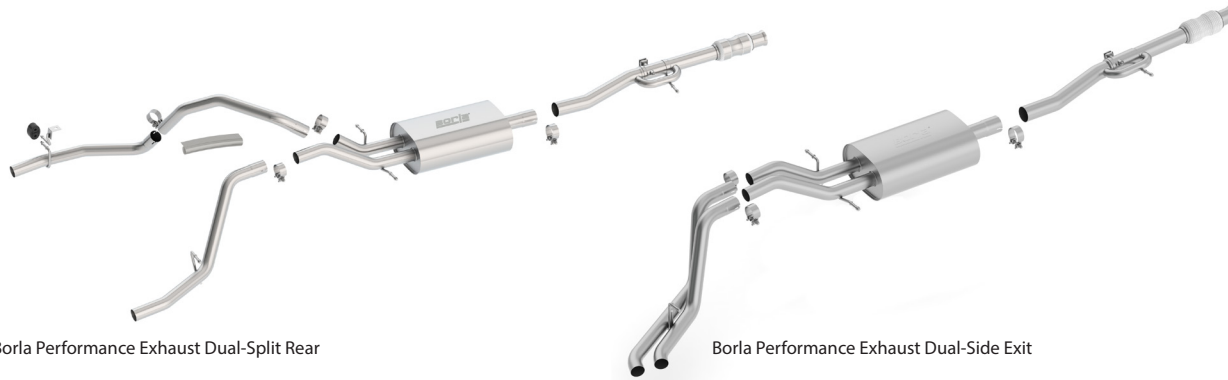

PERFORMANCE CAT-BACK™ EXHAUST SYSTEM BY BORLA®

HIGH-PERFORMANCE STAINLESS STEEL EXHAUST UPGRADES FOR SILVERADO

Borla Performance Exhaust Dual-Split Rear

Borla Performance Exhaust Dual-Side Exit

Black Chrome Exhaust Tip Kit

Bright Chrome Exhaust Tip Kit

PART #	PART NAME	VEHICLE	MSRP*	INSTALL TIME
19303331	Borla Performance Exhaust 5.3L Dual-Split Rear, Reg Cab Std Bed	2014 All-New Silverado 1500	$1,249.00	0.50 hours
19303332	Borla Performance Exhaust 5.3L Dual-Split Rear, Reg Cab Long Bed	2014 All-New Silverado 1500	$1,249.00	0.50 hours
19303333	Borla Performance Exhaust 5.3L Dual-Split Rear, Dbl Cab Std Bed & Crew Cab Short Bed	2014 All-New Silverado 1500	$1,249.00	0.50 hours
19303334	Borla Performance Exhaust 5.3L Dual-Split Rear, Crew Cab Std Bed	2014 All-New Silverado 1500	$1,249.00	0.50 hours
19303335	Borla Performance Exhaust 5.3L Dual-Side Exit, Reg Cab Std Bed	2014 All-New Silverado 1500	$1,249.00	0.50 hours
19303336	Borla Performance Exhaust 5.3L Dual-Side Exit, Reg Cab Long Bed	2014 All-New Silverado 1500	$1,249.00	0.50 hours
19303337	Borla Performance Exhaust 5.3L Dual-Side Exit, Dbl Cab Std Box & Crew Cab Short Bed	2014 All-New Silverado 1500	$1,249.00	0.50 hours
19303338	Borla Performance Exhaust 5.3L Dual-Side Exit, Crew Cab Std Bed	2014 All-New Silverado 1500	$1,249.00	0.50 hours
19303339	Borla Performance Exhaust 6.2L Dual-Split Rear, Reg Cab Std Bed	2014 All-New Silverado 1500	$1,249.00	0.50 hours
19303340	Borla Performance Exhaust 6.2L Dual-Split Rear, Reg Cab Long Bed	2014 All-New Silverado 1500	$1,249.00	0.50 hours
19303341	Borla Performance Exhaust 6.2L Dual-Split Rear, Dbl Cab Std Bed & Crew Cab Short Bed	2014 All-New Silverado 1500	$1,249.00	0.50 hours
19303342	Borla Performance Exhaust 6.2L Dual-Split Rear, Crew Cab Std Bed	2014 All-New Silverado 1500	$1,249.00	0.50 hours
19303343	Borla Performance Exhaust 6.2L Dual-Side Exit, Reg Cab Std Bed	2014 All-New Silverado 1500	$1,249.00	0.50 hours
19303344	Borla Performance Exhaust 6.2L Dual-Side Exit, Reg Cab Long Bed	2014 All-New Silverado 1500	$1,249.00	0.50 hours
19303345	Borla Performance Exhaust 6.2L Dual-Side Exit, Dbl Cab Std Box & Crew Cab Short Bed	2014 All-New Silverado 1500	$1,249.00	0.50 hours
19303346	Borla Performance Exhaust 6.2L Dual-Side Exit, Crew Cab Std Bed	2014 All-New Silverado 1500	$1,249.00	0.50 hours
19303347	Borla Performance Exhaust Tip Kit (includes two clips and clamps), Bright Chrome	2014 All-New Silverado 1500	$149.00	0.10 hours
19303348	Borla Performance Exhaust Tip Kit (includes two clips and clamps), Black Chrome	2014 All-New Silverado 1500	$189.00	0.10 hours

EXHAUST UPGRADES