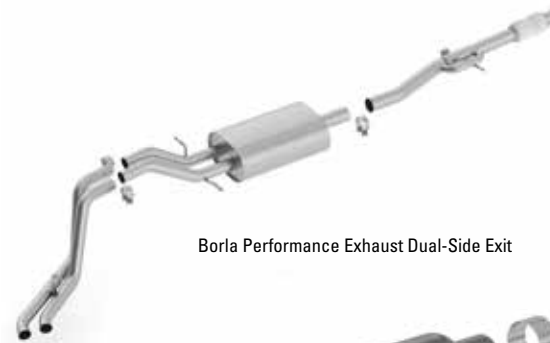

## THE SOUND OF GREAT PERFORMANCE

Nothing sounds quite like a Borla Exhaust System. And when your customers add one to Escalade or Escalade ESV, they'll add great performance for hauling, towing and everyday driving, too. A choice of Black Chrome or Bright Chrome Exhaust Tip Kits adds visual flair to the sound of great performance.

PART NAME	VEHICLE	PART #
Borla Performance Exhaust 6.2L Dual-Side Exit	Escalade	19329324
Borla Performance Exhaust 6.2L Dual-Side Exit	Escalade ESV	19329325
Borla Performance Exhaust Tip Kit, Bright Chrome	Escalade, Escalade ESV	19303347
Borla Performance Exhaust Tip Kit, Black Chrome	Escalade, Escalade ESV	19303348