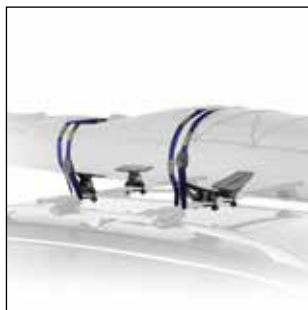

### HITCH-MOUNTED ACCESSORIES

Vertex XT™ Two-Bike Hitch-Mounted Bicycle Carrier

Vertex XT™ Four-Bike Hitch-Mounted Bicycle Carrier

Transporter™ Hitch-Mounted Cargo Box

TRAM™ Hitch-Mounted Ski Carrier

### ROOF-MOUNTED ACCESSORIES

Hull-a-Port Pro™ Folding J Kayak Carrier

Set-to-Go™ Kayak Saddles

Stand-Up Paddle Board/Surfboard Carrier

Force M 624™ Force XL 625™ Cargo Boxes

Sonic XL™ Cargo Box

Canyon™ Roof Basket and available Stretch Cargo Net