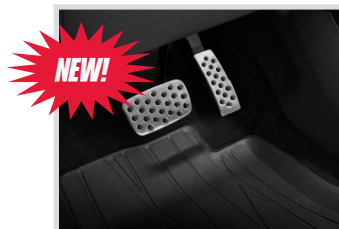

SPORTS PEDAL KIT

Option Code: SBZ
LPO Price: $175
Install Time: 0.1
Automatic Transmission Sport Pedal Cover Package