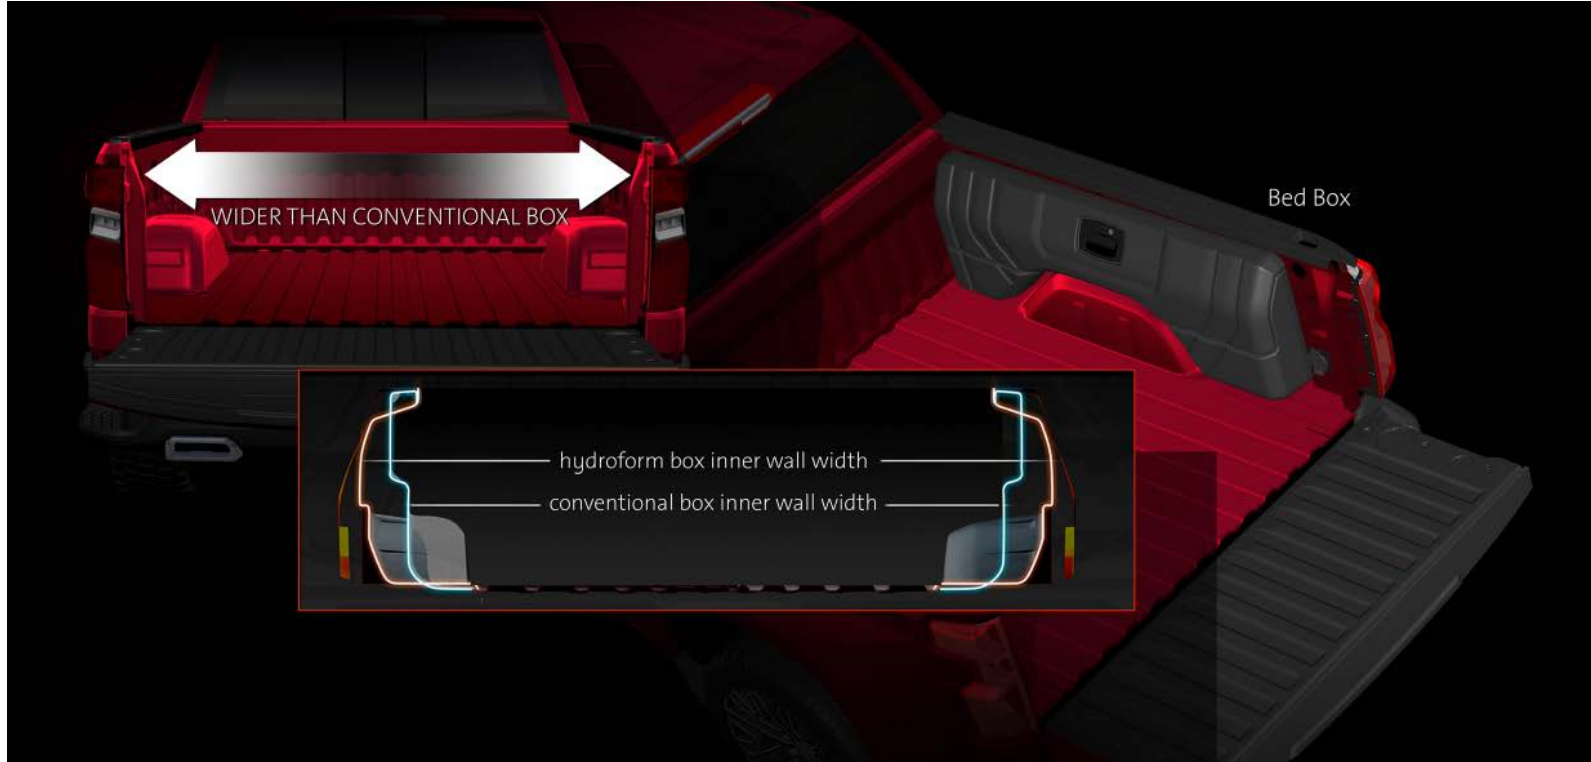

PORTFOLIO HIGHLIGHTS: BEDSIDE STORAGE BOX*