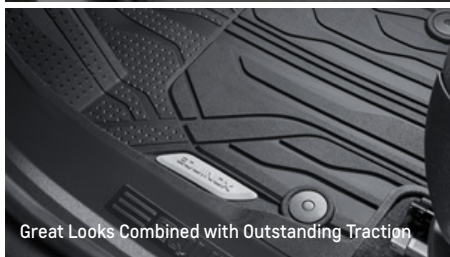

PREMIUM ALL-WEATHER FLOOR LINERS

CHEVROLET ▪ BUICK ▪ GMC ▪ CADILLAC

Substantial Coverage and Precision-Engineered for a Better Fit

Durable Push-and-Click Front Driver-Side Anchoring System

Two-Piece Rear Floor Liner