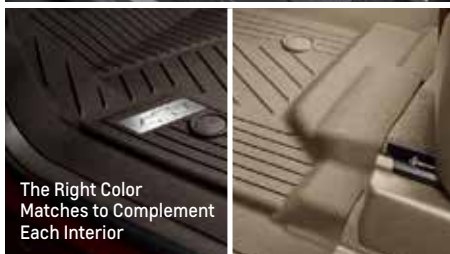

Great Looks Combined with Outstanding Traction

THE ULTIMATE IN INTERIOR PROTECTION

- ★ Substantial sidewall, sill plate and carpet coverage for **OUTSTANDING PROTECTION**
- ★ Precision-engineered for a **BETTER FIT**
- ★ Front driver-side **ANCHOR POINTS**
- ★ **EASY-TO-REMOVE** two-piece rear Floor Liner
- ★ Great looks combined with **OUTSTANDING TRACTION**
- ★ The right color matches to **COMPLEMENT EACH INTERIOR**

Chevrolet/GMC Accessories Premium All-Weather Floor Liners outperformed the WeatherTech® DigitalFit® FloorLiner™ in the following categories:

- Best Overall Floor Liner¹
- More Precise Fit¹
- More Complete Carpet Coverage¹
- More Complete Interior Coverage¹
- Extended Door Sill Protection¹
- More Effective Anchoring System¹
- Better Door Sill Trim Texture Match¹

That's data you can trust, and features your customers deserve.

In stock now and ready to ship!

1 Comparison data based on third-party AMCI Testing-Certified results as performed on:
- GMC Accessories Canyon Crew Cab Floor Liners (P/N 84370640, formerly 84056628; and 23381376) vs. WeatherTech® DigitalFit® FloorLiner™ — laser measured for MY15-MY16 Canyon.
- Chevrolet Accessories Colorado Crew Cab Floor Liners (P/N 84370635, formerly 84056631; and 23381376) vs. WeatherTech® DigitalFit® FloorLiner™ — laser measured for MY15-MY16 Colorado.

Call to order your Floor Liners TODAY!

WWW.VIPADI.COM

866-656-6024 • Fax 314-428-5995
St. Louis, MO

888-656-6024 • Fax 217-732-8116
Champaign, IL

888-887-9919 • Fax 417-887-9965
Springfield, MO