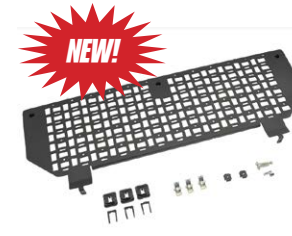

FRONT BED UTILITY WALL PACKAGE

Option Code: SJS
LPO Price: $692
Install Time: 0.3
Short Bed Utility Wall Kit for Cab Side