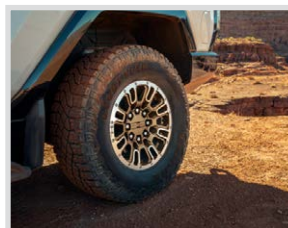

18 INCH BRONZE WHEEL

Option Code: SMA
LPO Price: $2995
Install Time: 1.4
18x9-Inch 8-Spoke Wheel in Tech Bronze with Machine Face