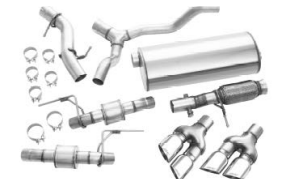

PERFORMANCE EXHAUST UPGRADE SYSTEM

Option Code: WBC
LPO Price: $2295 - $2795
Install Time: 1.0