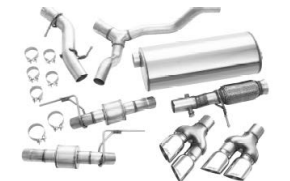

POLISHED EXHAUST TIP

Option Code: VQZ
LPO Price: \$155
Install Time: 0.1

BLACK EXHAUST TIP

Option Code: VTA
LPO Price: \$195
Install Time: 0.1
3.6L or 5.3L

PERFORMANCE EXHAUST UPGRADE SYSTEM

Option Code: WBC
LPO Price: \$2295 - \$2795
Install Time: 1.0