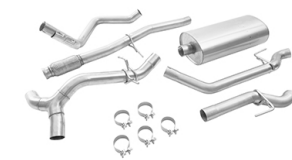

PERFORMANCE EXHAUST UPGRADE SYSTEMS

Option Code: WBC
LPO Price: $1495 - $2495
Install Time: 1.0
Dual-Exit or Single Exit