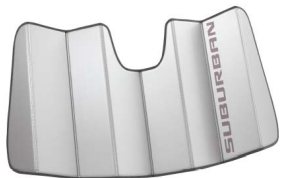

2024 Suburban

SUNSHADE PACKAGE

Option Code: SFJ
LPO Price: $125
Install Time: 0.1
Silver with Tahoe Script