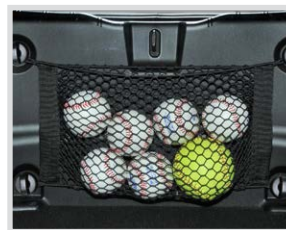

CARGO NET

Option Code: W2D
LPO Price: $75
Install Time: 0.1