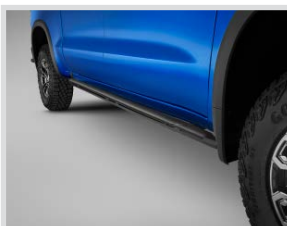

Option Code: VNI
LPO Price: \$325
Install Time: 0.5

TAILGATE DECAL LETTERING IN BLACK

Option Code: SB7
LPO Price: \$187
Install Time: 0.3

BLACK BOWTIE EMBLEMS

Option Code: SFZ
LPO Price: \$155 - \$175
Install Time: 0.3