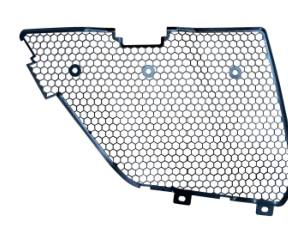

GRILLE SCREEN PROTECTORS

Option Code: VWE
LPO Price: $495
Install Time: 1.0
Corvette Stingray Front Grille Protective Screens by Scrape Armor® - Associated Accessories