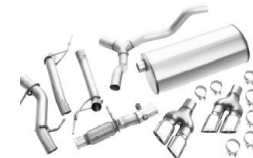

PERFORMANCE EXHAUST UPGRADE SYSTEM

Option Code: WBC
Dual Exhaust: $2895
Single Exhaust: $2295
Install Time: 0.9