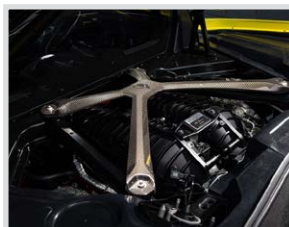

VISIBLE CARBON FIBER CROSS BRACE

Option Code: SLN
LPO Price: $2895
Install Time: 0.5
Engine Cross Brace in Visible Carbon Fiber with Jake Logo