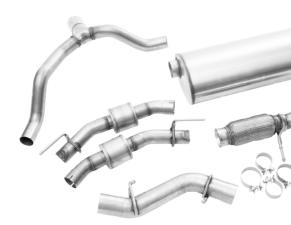

CAT-BACK PERFORMANCE EXHAUST KIT
Option Code: WBC
LPO Price: $2895
Install Time: 1.6
6.2L Cat-Back Dual-Exit Exhaust Upgrade System