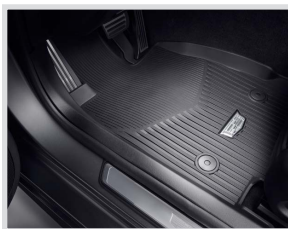

ALL-WEATHER FLOOR MATS

Option Code: VAV
LPO Price: $200
Install Time: 0.1
First- and Second-Row Premium All-Weather Floor Mats in Jet Black with Cadillac Logo