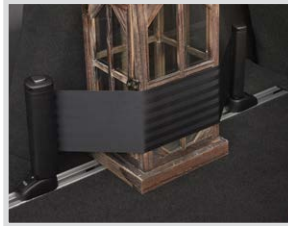

CARGO FLEX DIVIDER
Option Code: RVO
LPO Price: $165
Install Time: 0.1