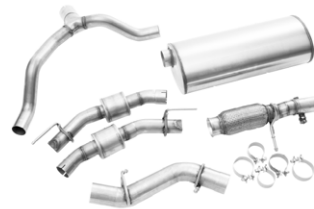

CAT-BACK PERFORMANCE EXHAUST KIT
Option Code: WBC
LPO Price: $2895
Install Time: 0.9
6.2L Cat-Back Dual-Exit Exhaust Upgrade System