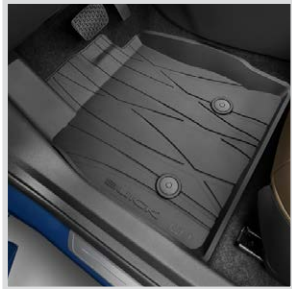

ALL-WEATHER FLOOR LINERS, FIRST & SECOND ROWS

Option Code: RIA
LPO Price: $250
Install Time: 0.1
Ebony w/Buick Script