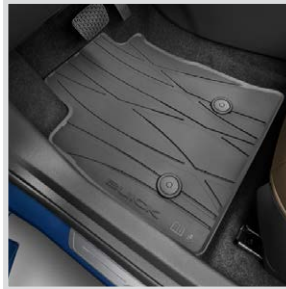

ALL-WEATHER FLOOR MATS, FIRST & SECOND ROW

Option Code: VAV
LPO Price: $175
Install Time: 0.1
Ebony w/Buick Script