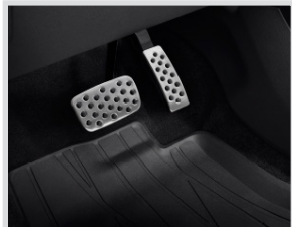

Option Code: VRV
LPO Price: \$225
Install Time: 0.8
Front & Rear, in Painted Silver or Painted Black.

ALL-WEATHER FLOOR LINERS

Option Code: RIA
LPO Price: \$225
Install Time: 0.1
First- and Second-Row Premium All-Weather Floor Liners in Ebony with Buick Script

ALL-WEATHER MATS

Option Code: VAV
LPO Price: \$175
Install Time: 0.1
First- and Second- Row Premium All-Weather Floor Mats in Ebony with Buick Script

PREMIUM CARPETED FLOOR MATS

Option Code: VYW
LPO Price: \$195
Install Time: 0.1
First- and Second- Row Premium Carpeted Floor Mats in Ebony with Buick Script