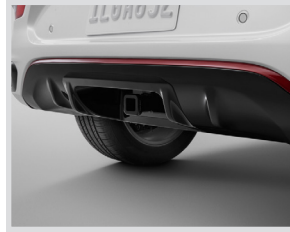

HORIZONTAL CARGO NET

Option Code: WH6
LPO Price: \$95
Install Time: 0.1

2024 ENCORE GX

TRAILER HITCH BEZEL

Option Code: 5KE
LPO Price: \$272
Install Time: 1.0

TRAILER HITCH

Option Code: SDE
LPO Price: \$417
Install Time: 1.0
1,000-lb.-Capacity Trailer Hitch