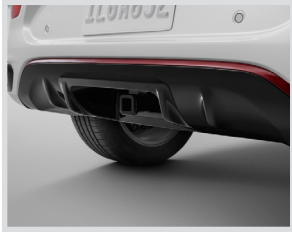

2024 ENCORE GX

TRAILER HITCH BEZEL

Option Code: 5KE
LPO Price: $272
Install Time: 1.0