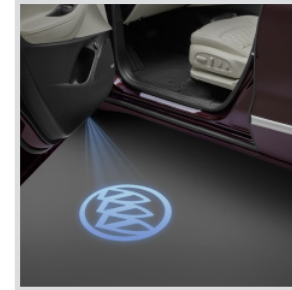

2024 ENCLAVE

KEYLESS ENTRY KEYPAD

Option Code: RDI
LPO Price: \$250
Install Time: 0.5

REAR LICENSE APPLIQUE

Option Code: RXX
LPO Price: \$250
Install Time: 0.5
Liftgate Applique in Gloss Black, for models with or without Rear Camera Mirror