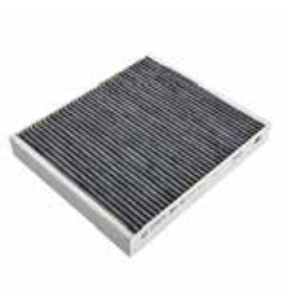

CABIN AIR FILTER

Option Code: WGN
LPO Price: $60
Install Time: 0.2