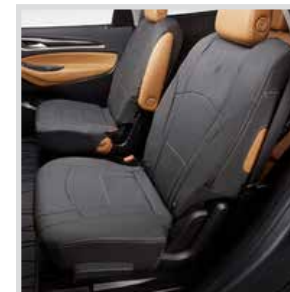

PROTECTIVE REAR SEAT COVER

Option Code: S6W
LPO Price: $295
Install Time: 1.0
Second Row, Ebony