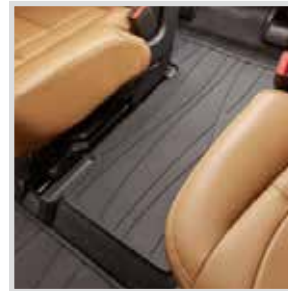

ALL-WEATHER FLOOR MATS, THIRD ROW

Option Code: VKN
LPO Price: $80
Install Time: 0.1