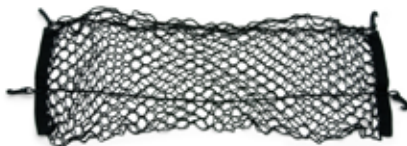

CARGO NET

Option Code: W2D
LPO Price: $65
Install Time: 0.1