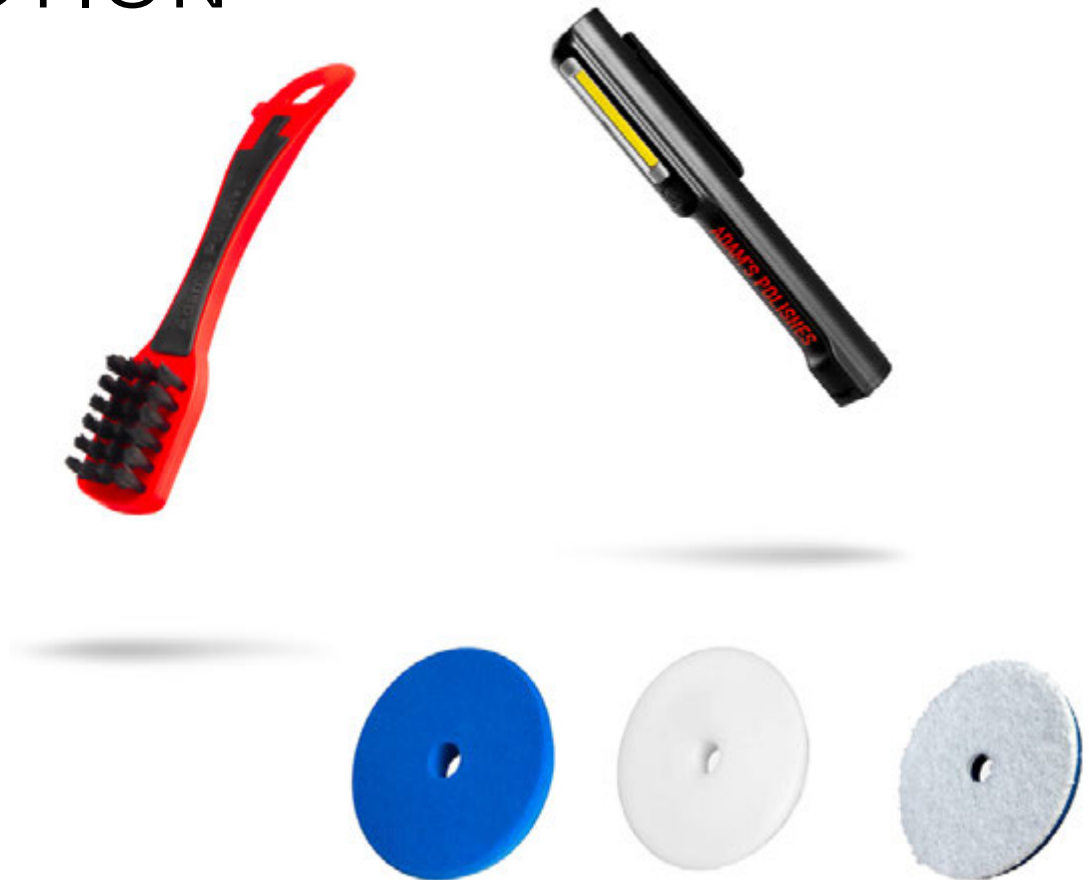

POLISH TO PERFECTION

ADAM'S POLISHES® SWIRL KILLER POLISHER KIT

Remove swirls and imperfections from your vehicle with the Swirl Killer Polisher Kit from Adam's Polishes®⁰¹ . Easy to use on paint, headlights and glass, this kit is designed to correct without harming your vehicle's finish. Kit includes:

- **15mm Swirl Killer Polisher** — Comfortable and ergonomic design allows for smooth operation with low vibration and a 25-foot-long cord
- **5.5-Inch Blue Microfiber Cutting Pad** — Thick, closed-cell foam for strong cutting action²
- **5.5-Inch White Foam Polishing Pad** — Flat face for increased surface area and heat dispersion²
- **Pad Conditioning Brush** — Helps save time by cleaning polishing pads in mid-detail
- **Swirl Finder Flashlight** — 160 lumens to help spot stubborn swirls on your vehicle

¹ Non-GM warranty. Lifetime limited warranty by Adam's Polishes.® For more information, contact your dealer.

² When used with the required Adam's Polishes® polishing compound or polish, sold separately.

Associated Accessory. Non-GM part.