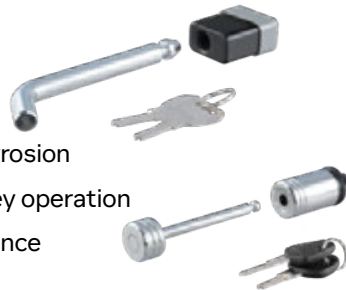

Part#	Description	Vehicle	GTW / TW	Ball Size	Shank Size	Drop	Rise	Length	MSRP ²
19366950	Welded-ball mount	Escalade & ESV, XT4, XT5	7,500 lbs./750 lbs.	2"	2" x 2"	4"	--	8 1/8"	\$49
19366951	Adjustable Trailer Hitch	XT4, XT5, XT6	5,000 lbs.						\$140
19366939	Dual-length ball mount	Escalade & ESV, XT4, XT5, XT6, LYRIQ	7,500 lbs./750 lbs.		2" x 2"	2"	3/4"	7 1/2" or 10 1/2"	\$57
19366940	Single Length Trailer Hitch	XT4, XT5, XT6	7,500 lbs.						\$30
19366941	Single Length Trailer Hitch	XT4, XT5, XT6, LYRIQ	7,500 lbs.						\$30
19366942	Single Length Trailer Hitch	XT5, LYRIQ	7,500 lbs.						\$47
19366943	Pre-loaded Trailer Hitch	XT4, XT5, XT6, LYRIQ	7,500 lbs.						\$48
19366944	Pre-loaded Trailer Hitch	XT4, XT5, XT6, LYRIQ	7,500 lbs.						\$49
19366945	Pre-loaded Trailer Hitch	XT4, XT5, XT6, LYRIQ	7,500 lbs.						\$47

Electrical Adapter¹

- Adapts a 7-way vehicle socket to fit 4-way flat trailer plugs
- Simple plug-and-play design eliminates the need for cutting or splicing

Part#	Vehicle	From vehicle	To Trailer	MSRP ²
19366958	XT5, Escalade & ESV	7-way RV blade	4-way flat	\$12

Hitch & Coupler Locks¹

- Easy-to-operate 1/4-turn lock activation
- Watertight dust cap prevents internal corrosion
- Sets are keyed alike for convenient one-key operation
- Multiple keys included for added convenience