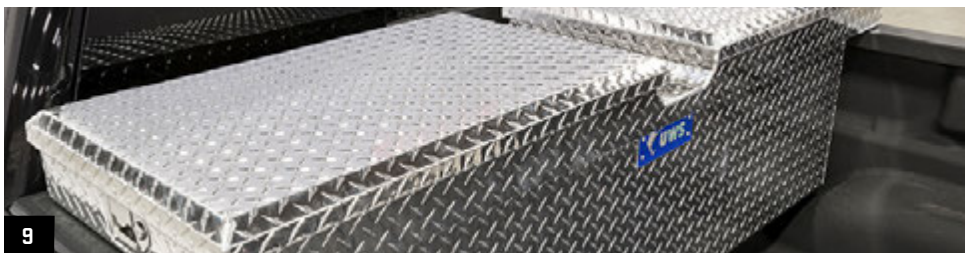

ALL THE ANSWERS TO YOUR TOOL STORAGE QUESTIONS

TOOL BOXES FOR GMC SIERRA

GULLWING DEEP-WELL TOOL BOX BY UWS^{®1}

- | 19.5" depth vs. 13.5" depth for standard Gullwing Tool Box
- | Increases capacity to 12.5 cu. ft.
- | Similar features to standard Gullwing Tool Box
- | Lid opens 90 degrees for easy loading and unloading of tools and equipment