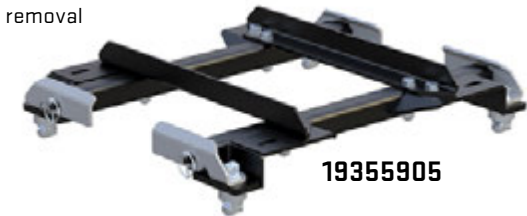

Quarter-turn anchor system is easy to install and remove

Drop the legs into the truck bed's anchoring system

Close the anchor levers to lock the legs into place

OEM PUCK SYSTEM ROLLER ADAPTER

- Adapts a CURT™ 5th-wheel roller to fit the GMC puck system
- Quarter-turn anchors provide quick installation and removal
- Adjustable anchors eliminate chucking noises