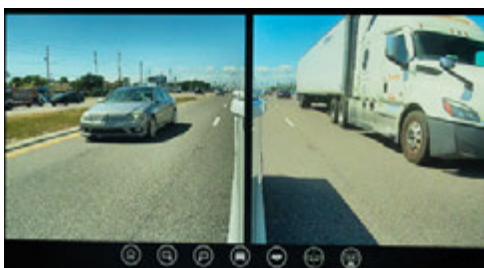

INTELLIGENT TOWING

INTELLIHAUL 2.0 AND 3.0 TRAILERING CAMERA SYSTEMS FROM ECHOMASTER^{®1}

Split Screen View on 3.0