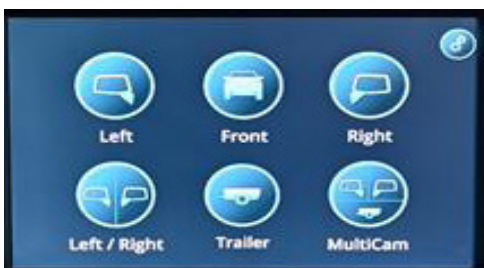

GUI Screen on 2.0

OPTIONAL CAMERA CHOICES

System can support four cameras, and includes two side blind spot cameras and a Wireless Trailer Camera; one additional camera can be added to the system to customize it for your use, either a Front Camera or an Optional Wireless Trailer Camera (sold separately)