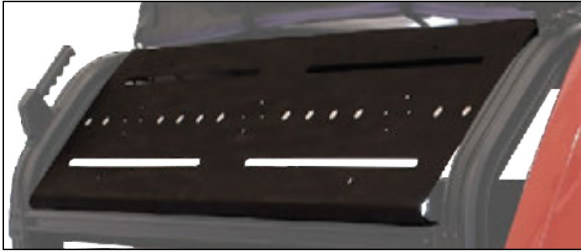

VENTURE TEC™ FULL LENGTH MOUNTING PLATE-54"

Full-length black-coated aluminum attachment grate for mounting important items.

VENTURE TEC™ GRAB HANDLE

An aluminum die-cast handle that fastens anywhere on the Venture TEC™ Rack to provide a sturdy grip to hold on to.