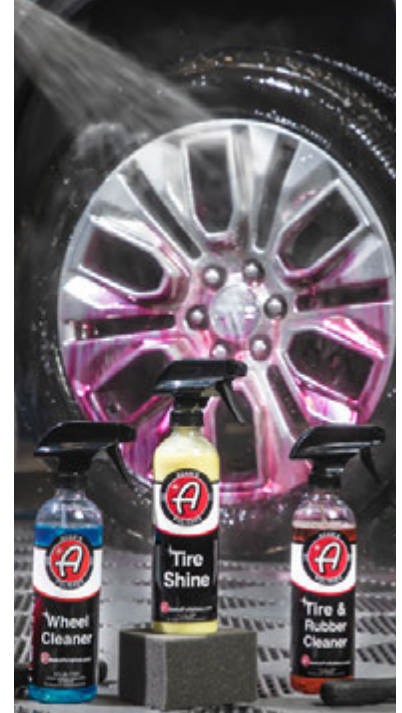

WELCOME TO THE INTEGRATED BUSINESS PARTNER (IBP) ACCESSORIES COLLECTION FOR GMC

A GATHERING OF EXCEPTIONAL ACCESSORIES

With a wide array of thoughtful and innovative vehicle accessories available directly through GMC Dealers, the full collection of Integrated Business Partner (IBP) Accessories is an impressive sight to behold. Be sure to check out all available IBP Accessories that can drive your business to new heights, while offering tremendous value and convenience for your customers.