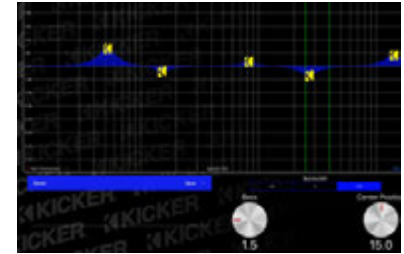

PROFESSIONAL GRADE KICK

The FlexTune™ App User Interface