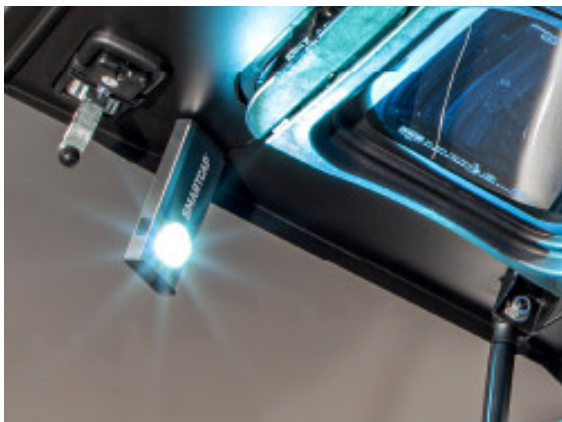

TORCH MAGNETIC LED FLASHLIGHT

Shine a light when using your SmartCap with the Torch Magnetic LED Flashlight. It magnetically mounts to the SmartCap or any other metallic surface, letting you shed light—right where you need it.

- ▮ 50-500 lumens of light – from 50 all the way up to 500 lumens, adjustable to deliver the light level you need
- ▮ Rechargeable via USB port
- ▮ Made from alloy construction with an anodized finish, the Torch LED Flashlight is built for the most rugged conditions

PART #	DESCRIPTION	VEHICLE	MSRP²	EST. INSTALL TIME
19432165	Torch LED Flashlight	All SmartCap® Models	$70	0.0 hr

FOR THE COMPLETE LIST OF GMC ACCESSORIES, SEE YOUR DEALER OR VISIT [GMC.COM/ACCESSORIES](https://www.gmc.com/accessories).

¹ Non-GM warranty. Three-year limited warranty by RSI North America. For more information, contact your dealer.

² Manufacturer's Suggested Retail Price. Tax and installation extra. See dealer for details.

- Associated Accessory. Non-GM part.