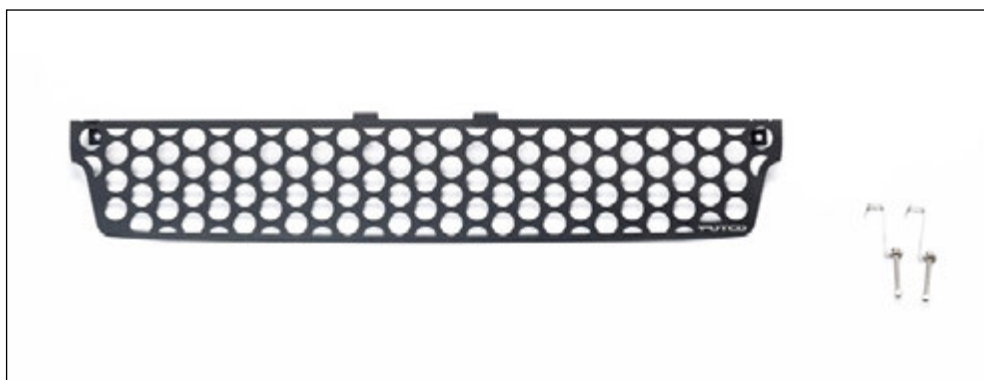

Black Finish

FOR THE COMPLETE LIST OF GMC ACCESSORIES, SEE YOUR DEALER OR VISIT [GMC.COM/ACCESSORIES](https://www.gmc.com/accessories).

Vehicle shown with accessory from an independent supplier, which is not warranted by GM or its dealers. GM is not responsible for the safety or quality of independent accessories. GM is not responsible for the safety or quality of independent supplier alterations.

¹ Non-GM warranty. Limited warranty by Putco, 3 years/36,000 miles (whichever occurs first). For more information, contact your dealer.

Associated Accessory. Non-GM part.