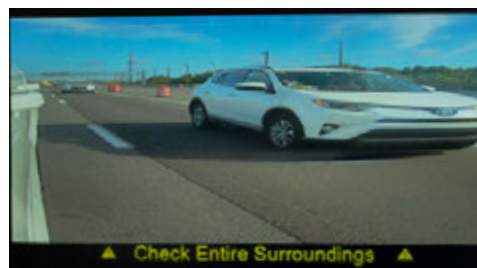

Right Camera View on 3.0