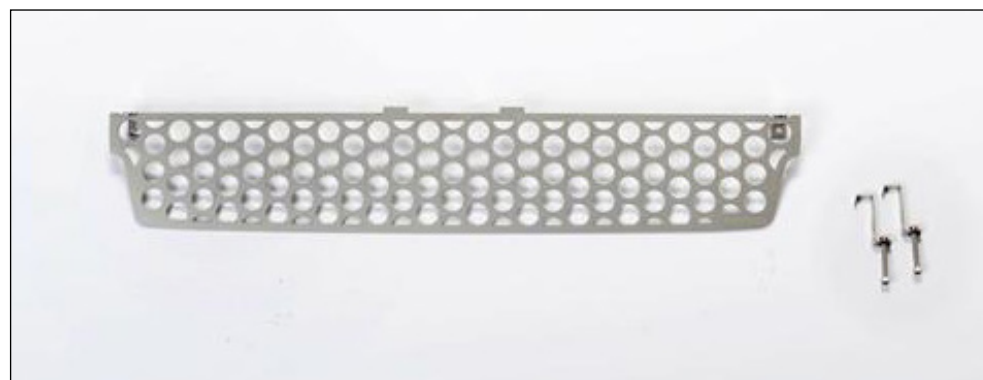

Polished Finish

FOR THE COMPLETE LIST OF GMC ACCESSORIES, SEE YOUR DEALER OR VISIT [GMC.COM/ACCESSORIES](https://www.gmc.com/accessories).

Vehicle shown with accessory from an independent supplier, which is not warranted by GM or its dealers. GM is not responsible for the safety or quality of independent accessories. GM is not responsible for the safety or quality of independent supplier alterations.

¹ Non-GM warranty. Limited warranty by Putco, 3 years/36,000 miles (whichever occurs first). For more information, contact your dealer.

Associated Accessory. Non-GM part.