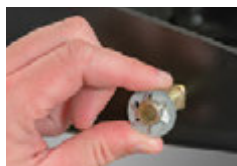

CURT™ 32.5K Gooseneck Hitch

CURT™ 25K Gooseneck Hitch

7-way electrical wiring extension also available individually

25K DOUBLE LOCK EZR™ GOOSENECK HITCH WITH UNDER BED BRACKETS AND HARDWARE

- Uses two locking pins and a 3/8" diameter handle to keep the gooseneck ball locked into the center section
- Ball features a flip-over design that allows you to store it inside the receiver hole when not in use
- No measuring required – safety chain loop holes are drilled from the underside of the truck bed
- Designed for fast, easy installation, requires only one person
- No need to lower exhaust
- Uses carriage bolts when possible so only one wrench is needed
- Eliminates sheet metal cutting along inside of fender to insert rails