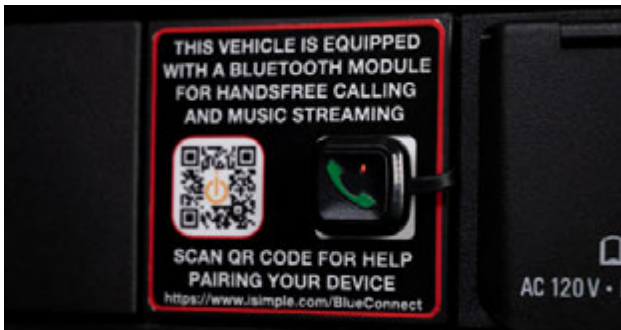

STAY CONNECTED

BLUETOOTH PHONE CONNECTION KIT

This plug-and-play kit works with your in-vehicle radio (for vehicles without Bluetooth) to add Bluetooth calling and music streaming capabilities. Using the control button with status LED located on the dash, you can activate Siri and Google Assistant to control music selections and manage calls. Your display will show on-screen text about incoming calls and current music playing.

- Plug-n-play installation to in-vehicle radio with included wiring harness
- Included control button with status LED for the dash activates Siri and Google Assistant
- Hands-free, voice-activated calling with included microphone
- Excellent sound quality for listening to voices on phone calls and to music
- Display shows incoming phone calls and current music playing