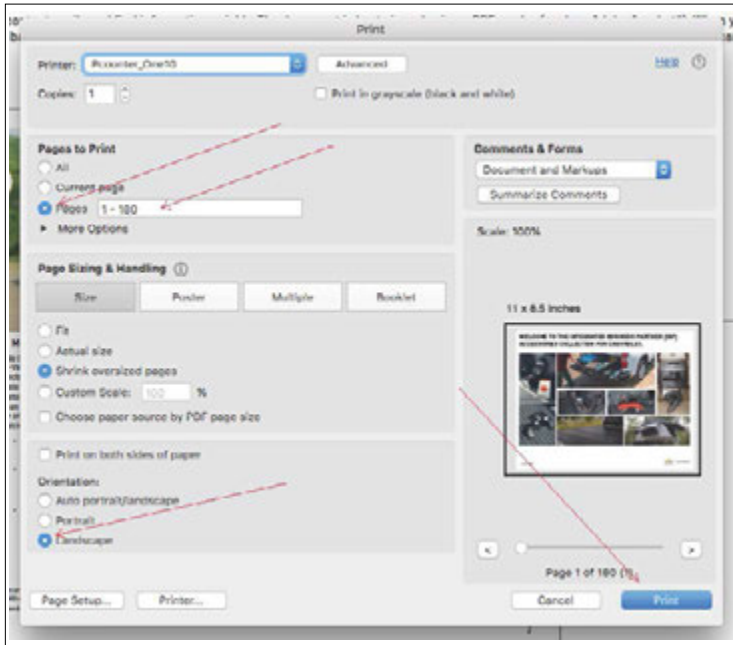

This playbook is an interactive PDF designed to help you navigate content easily and find information quickly. The document is best viewed using a PDF reader (such as Adobe Acrobat®). When you do this, you can use the “down” and “up” arrow in the PDF reader toolbar to advance pages in the document. It can also be viewed by opening the document in a web browser, in which case you can scroll up and down to navigate through the pages.

Back to the table of contents

Click "File" and then "Print". This will open a print dialog box displaying various options. There may be a Print button available at the top or bottom of the document without having to open the File menu.

Select your printer. In the Print dialog box, you will be able to choose the printer that you want to send the document to.

Set the range (pages to print), page size and handling and print orientation (portrait or landscape) for your print job. If your PDF file is multiple pages and you only need specific ones, use the Range or Pages section of the Print window to set which pages should be sent to the printer.

Choose any advanced printing options. Choose advanced printing features by clicking on "Properties" button. From here a number of selections can be made to the layout, finish, and other features of the PDF file. Additionally, this is where to select whether to print in color or in black and white.

Print the document. Once you have set all of your printing options, you can send it to printer by clicking the Print button. Your document will be added to the printer queue.