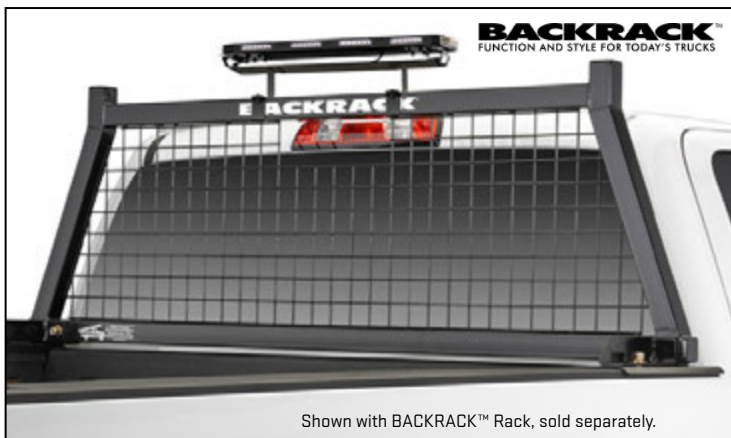

ILLUMINATING CAPABILITY

Shown with BACKRACK™ Rack, sold separately.