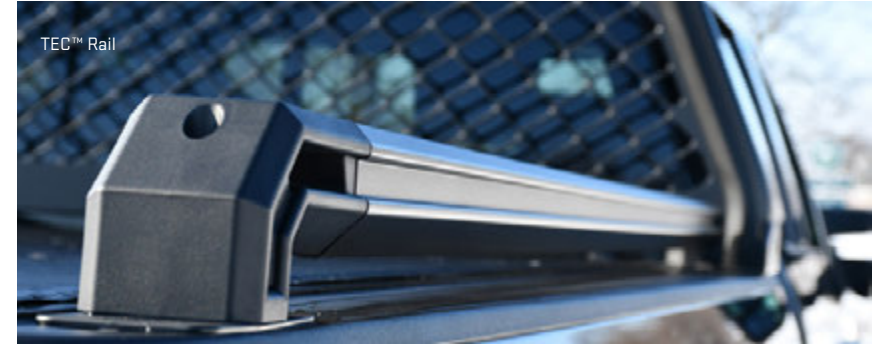

RAILS THAT RISE TO THE OCCASION

TEC™ RAIL

Blending form with function, the stylish Putco® TEC™ Rail¹ accommodate all Putco® and many other brand accessories to make light work of hard work. Built with lightweight yet sturdy aluminum construction, these locker rails feature no-drill, stake pocket bed mounting. Allows use with select truck bed covers as well.

- Black powder coat finish
- 500-lb. tie-down strength
- Nylon 66 injection-molded stanchions
- Custom-molded nylon gaskets for perfect fitment
- 500 lbs. static (parked) vertical load weight capacity
- Sold as a pair, includes mounting hardware

HEAVY DUTY ELEVATED CROSS RAILS FOR TEC™ RAIL

Carry sporting equipment and more above your truck cargo bed with Heavy Duty Elevated Cross Rails for TEC™ Rail. They feature all-aluminum construction that's both lightweight and durable enough to add proper support and height for above truck bed storage.

- 6061 T6 aluminum construction
- 9-inch aluminum risers
- CoreTEC Connector Block reinforces end joints
- Sized to specific TEC™ Rails
- Patented TEC channel system for attaching accessories
- Installs in minutes
- Up to 1,000 lbs. static (parked) weight capacity, 200 lbs. dynamic (moving) weight capacity
- Work with a range of compatible accessories and brands
- Sold as a pair, includes mounting hardware

PART #	PART NAME	VEHICLE	EST. INSTALL TIME	MSRP²
19431718	TEC™ Rail	2019-25 Sierra 1500 Short Bed	0.8 hr	$625.99
19431719	TEC™ Rail	2019-25 Sierra 1500 Standard Bed	0.8 hr	$655.99
19431720	TEC™ Rail	2020-25 Sierra HD Standard Bed	0.8 hr	$693.99
19435288	Heavy Duty Elevated Cross Rails for TEC™ Rail	2019-23 Sierra 1500 2020-25 Sierra HD	0.5 hr	$772.99

FOR THE COMPLETE LIST OF GMC ACCESSORIES, SEE YOUR DEALER OR VISIT [GMC.COM/ACCESSORIES](https://www.gmc.com/accessories).

Vehicle shown with accessory from an independent supplier, which is not warranted by GM or its dealers. GM is not responsible for the safety or quality of independent supplier accessories.

Any warranty is provided by the accessory manufacturer.

¹ Non-GM warranty. Limited warranty by Putco®, 3 years/36,000 miles (whichever occurs first). For more information, contact your dealer.

² Manufacturer's Suggested Retail Price. Tax and installation extra. See dealer for details.

Associated Accessory. Non-GM part.