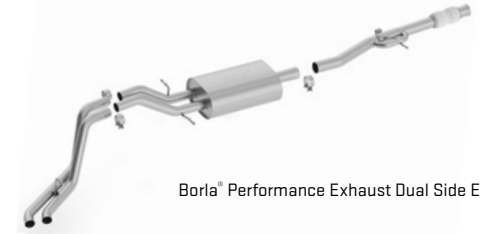

Borla® Performance Exhaust Dual Side Exit

DUAL-SIDE EXIT EXHAUST

PART #	PART NAME	VEHICLE	MSRP²	INSTALL TIME
19329322	Borla® Performance Exhaust 5.3L Dual Side Exit (Requires Borla Exhaust Tip Kit)	2015-20 Yukon	$1,799	0.8 hr
19329326	Borla® Performance Exhaust 6.2L Dual Side Exit (Requires Borla Exhaust Tip Kit)	2018-20 Yukon	$1,799	0.8 hr

FOR THE COMPLETE LIST OF GMC ACCESSORIES, SEE YOUR DEALER OR VISIT [GMC.COM/ACCESSORIES](https://www.gmc.com/accessories).

Vehicle shown with accessories from an independent supplier, which are not warranted by GM or its dealers. GM is not responsible for the safety or quality of independent accessories. Any warranty is provided by the accessory manufacturer.

¹ Borla® Non-GM warranty. Limited warranty by Borla®, 1,000,000 miles. For more information, contact your dealer.

² Manufacturer's Suggested Retail Price. Tax and installation extra. See dealer for details.

Associated Accessory. Non-GM part.