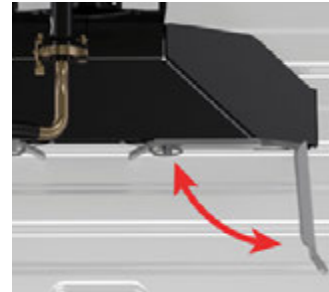

Q25 HITCH^{1,2}

19352639

GM OEM PUCK SYSTEM
5TH-WHEEL LEGS^{1,2}

19368492

GM OEM PUCK SYSTEM 5TH-WHEEL LEGS^{2,3}

- Converts any CURT™ 5th-wheel hitch head to fit GMC OEM under-bed hitch platform
- Quarter-turn anchoring system for quick installation and removal
- Anchors can be adjusted to eliminate chucking between the legs and under-bed rails
- Durable carbide powder coat finish
- Capacity limited to lowest-rated towing component
- Limited lifetime warranty