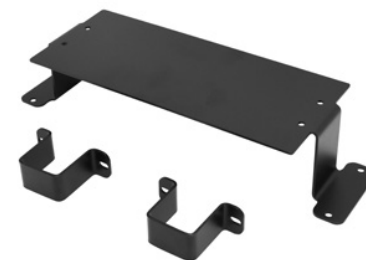

Attaches to BACKRACK™ Rack.