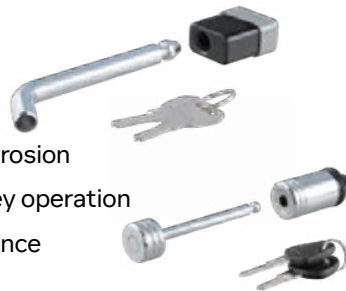

Part#	Description	Vehicle	GTW / TW	Ball Size	Shank Size	Drop	Rise	Length	MSRP ²
19366950	Welded-ball mount	Escalade & ESV, XT4, XT5	7,500 lbs./750 lbs.	2"	2" x 2"	4"	--	8 1/8"	\$49
19366951	Adjustable Trailer Hitch	XT4, XT5, XT6	5,000 lbs.						\$140
19366939	Dual-length ball mount	Escalade & ESV, XT4, XT5, XT6, LYRIQ	7,500 lbs./750 lbs.		2" x 2"	2"	3/4"	7 1/2" or 10 1/2"	\$57
19366940	Single Length Trailer Hitch	XT4, XT5, XT6	7,500 lbs.						\$30
19366941	Single Length Trailer Hitch	XT4, XT5, XT6, LYRIQ	7,500 lbs.						\$30
19366942	Single Length Trailer Hitch	XT5, LYRIQ	7,500 lbs.						\$47
19366943	Pre-loaded Trailer Hitch	XT4, XT5, XT6, LYRIQ	7,500 lbs.						\$48
19366944	Pre-loaded Trailer Hitch	XT4, XT5, XT6, LYRIQ	7,500 lbs.						\$49
19366945	Pre-loaded Trailer Hitch	XT4, XT5, XT6, LYRIQ	7,500 lbs.						\$47

Electrical Adapter¹

- Adapts a 7-way vehicle socket to fit 4-way flat trailer plugs
- Simple plug-and-play design eliminates the need for cutting or splicing

Part#	Vehicle	From vehicle	To Trailer	MSRP ²
19366958	XT5, Escalade & ESV	7-way RV blade	4-way flat	\$12

Hitch & Coupler Locks¹

- Easy-to-operate 1/4-turn lock activation
- Watertight dust cap prevents internal corrosion
- Sets are keyed alike for convenient one-key operation
- Multiple keys included for added convenience