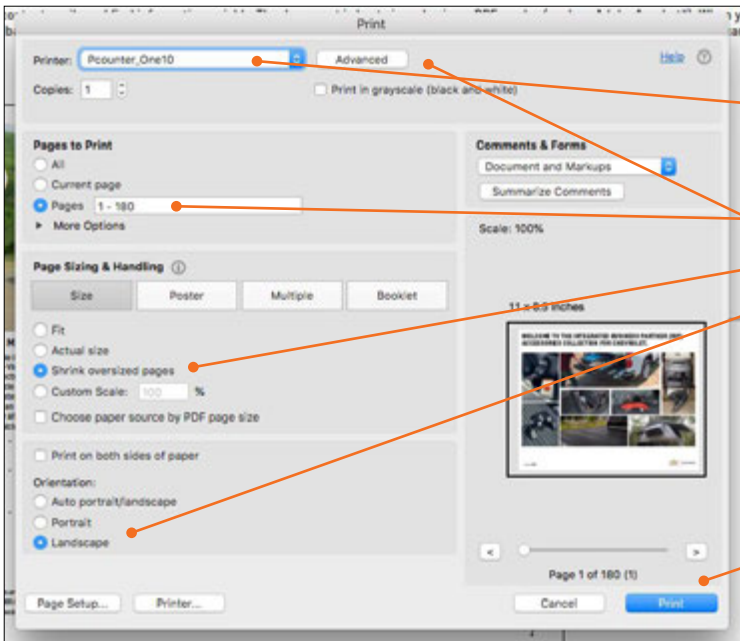

Click "File" and then "Print". This will open a print dialog box displaying various options. There may be a Print button available at the top or bottom of the document without having to open the File menu.

Select your printer. In the Print dialog box, you will be able to choose the printer that you want to send the document to.

Set the range (pages to print), page size and handling and print orientation (portrait or landscape) for your print job. If your PDF file is multiple pages and you only need specific ones, use the Range or Pages section of the Print window to set which pages should be sent to the printer.

Choose any advanced printing options. Choose advanced printing features by clicking on "Properties" button. From here a number of selections can be made to the layout, finish, and other features of the PDF file. Additionally, this is where to select whether to print in color or in black and white.

Print the document. Once you have set all of your printing options, you can send it to printer by clicking the Print button. Your document will be added to the printer queue.