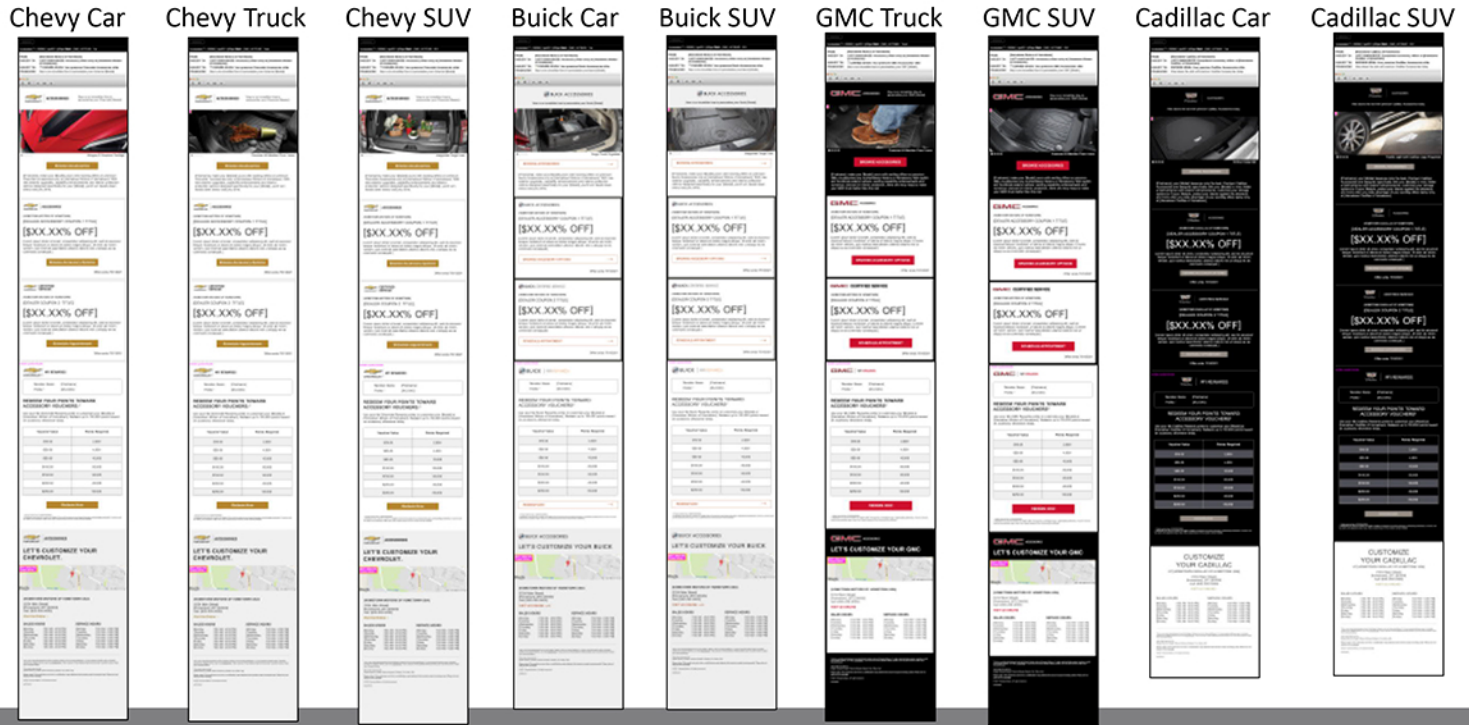

Epsilon T3 Summer Accessories Program Email

Epsilon T3 Summer Accessories Program OLA

Chevy Car

Chevy Truck/SUV

Cadillac Car/SUV

Buick Car/SUV

GMC Car/SUV