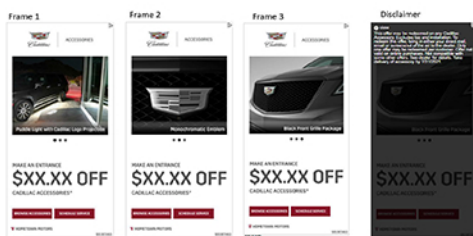

Epsilon T3 Summer Accessories Program Email

Epsilon T3 Summer Accessories Program OLA

Chevy Car

Chevy Truck/SUV

Cadillac Car/SUV

Buick Car/SUV

GMC Car/SUV