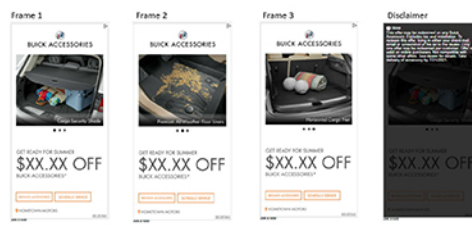

Epsilon T3 Summer Accessories Program Email

Epsilon T3 Summer Accessories Program OLA

Chevy Car

Chevy Truck/SUV

Cadillac Car/SUV

Buick Car/SUV

GMC Car/SUV