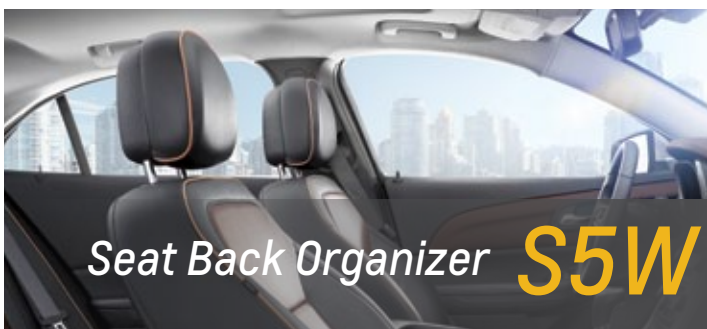

PEDAL COVERS **SBZ**

Seat Back Organizer **S5W**